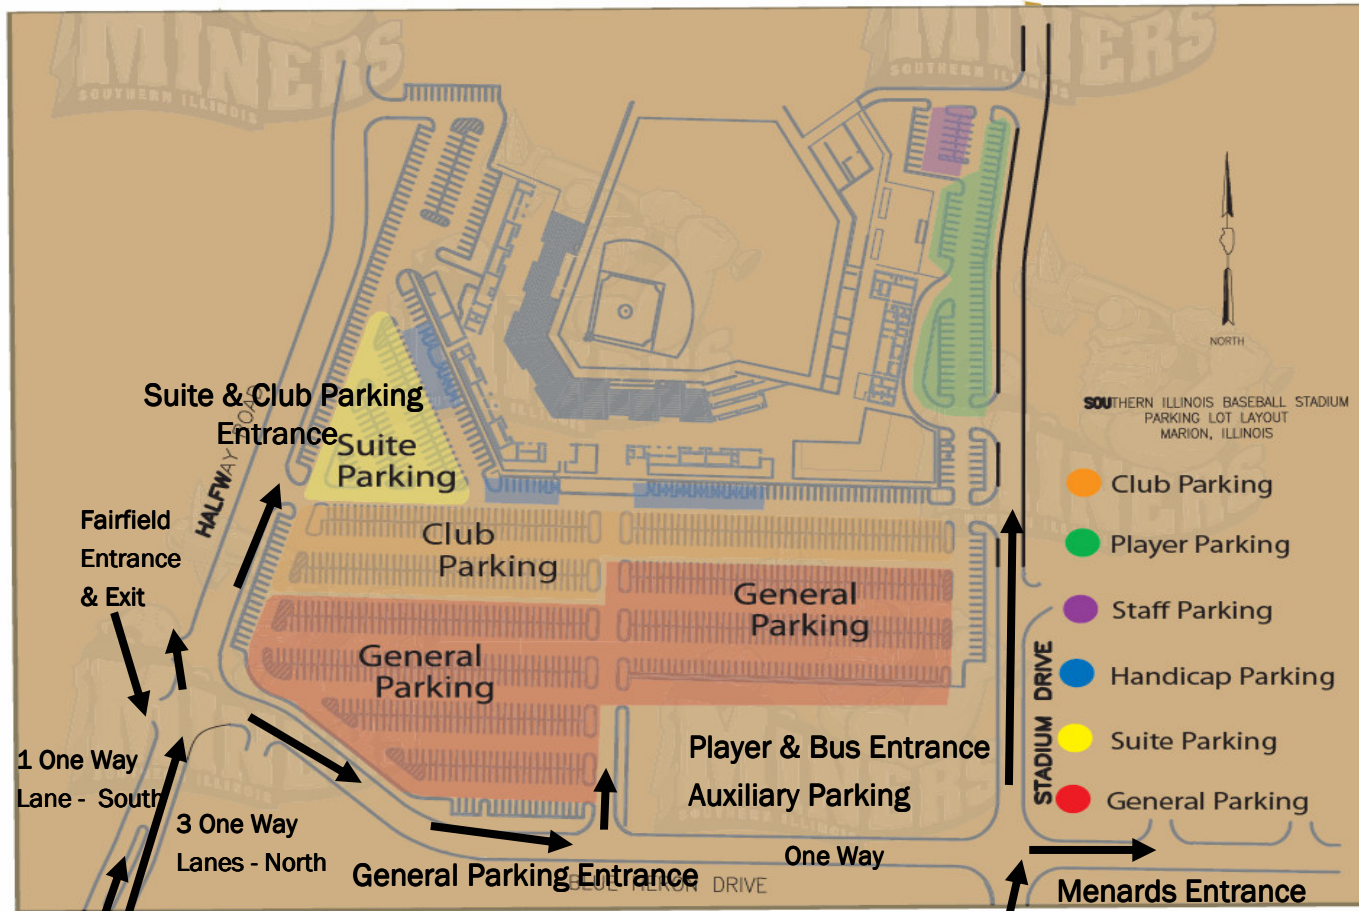

PARKING – PRE-GAME

SOUTHERN ILLINOIS BASEBALL STADIUM
PARKING LOT LAYOUT
MARION, ILLINOIS

- Club Parking
- Player Parking
- Staff Parking
- Handicap Parking
- Suite Parking
- General Parking

1 One Way Lane - South

3 One Way Lanes - North

General Parking Entrance - 2 lanes

Suite, Club, Media, Fairfield Entrance - 1 Lane

Menards, Player & Bus Entrance

PARKING – AFTER GAME